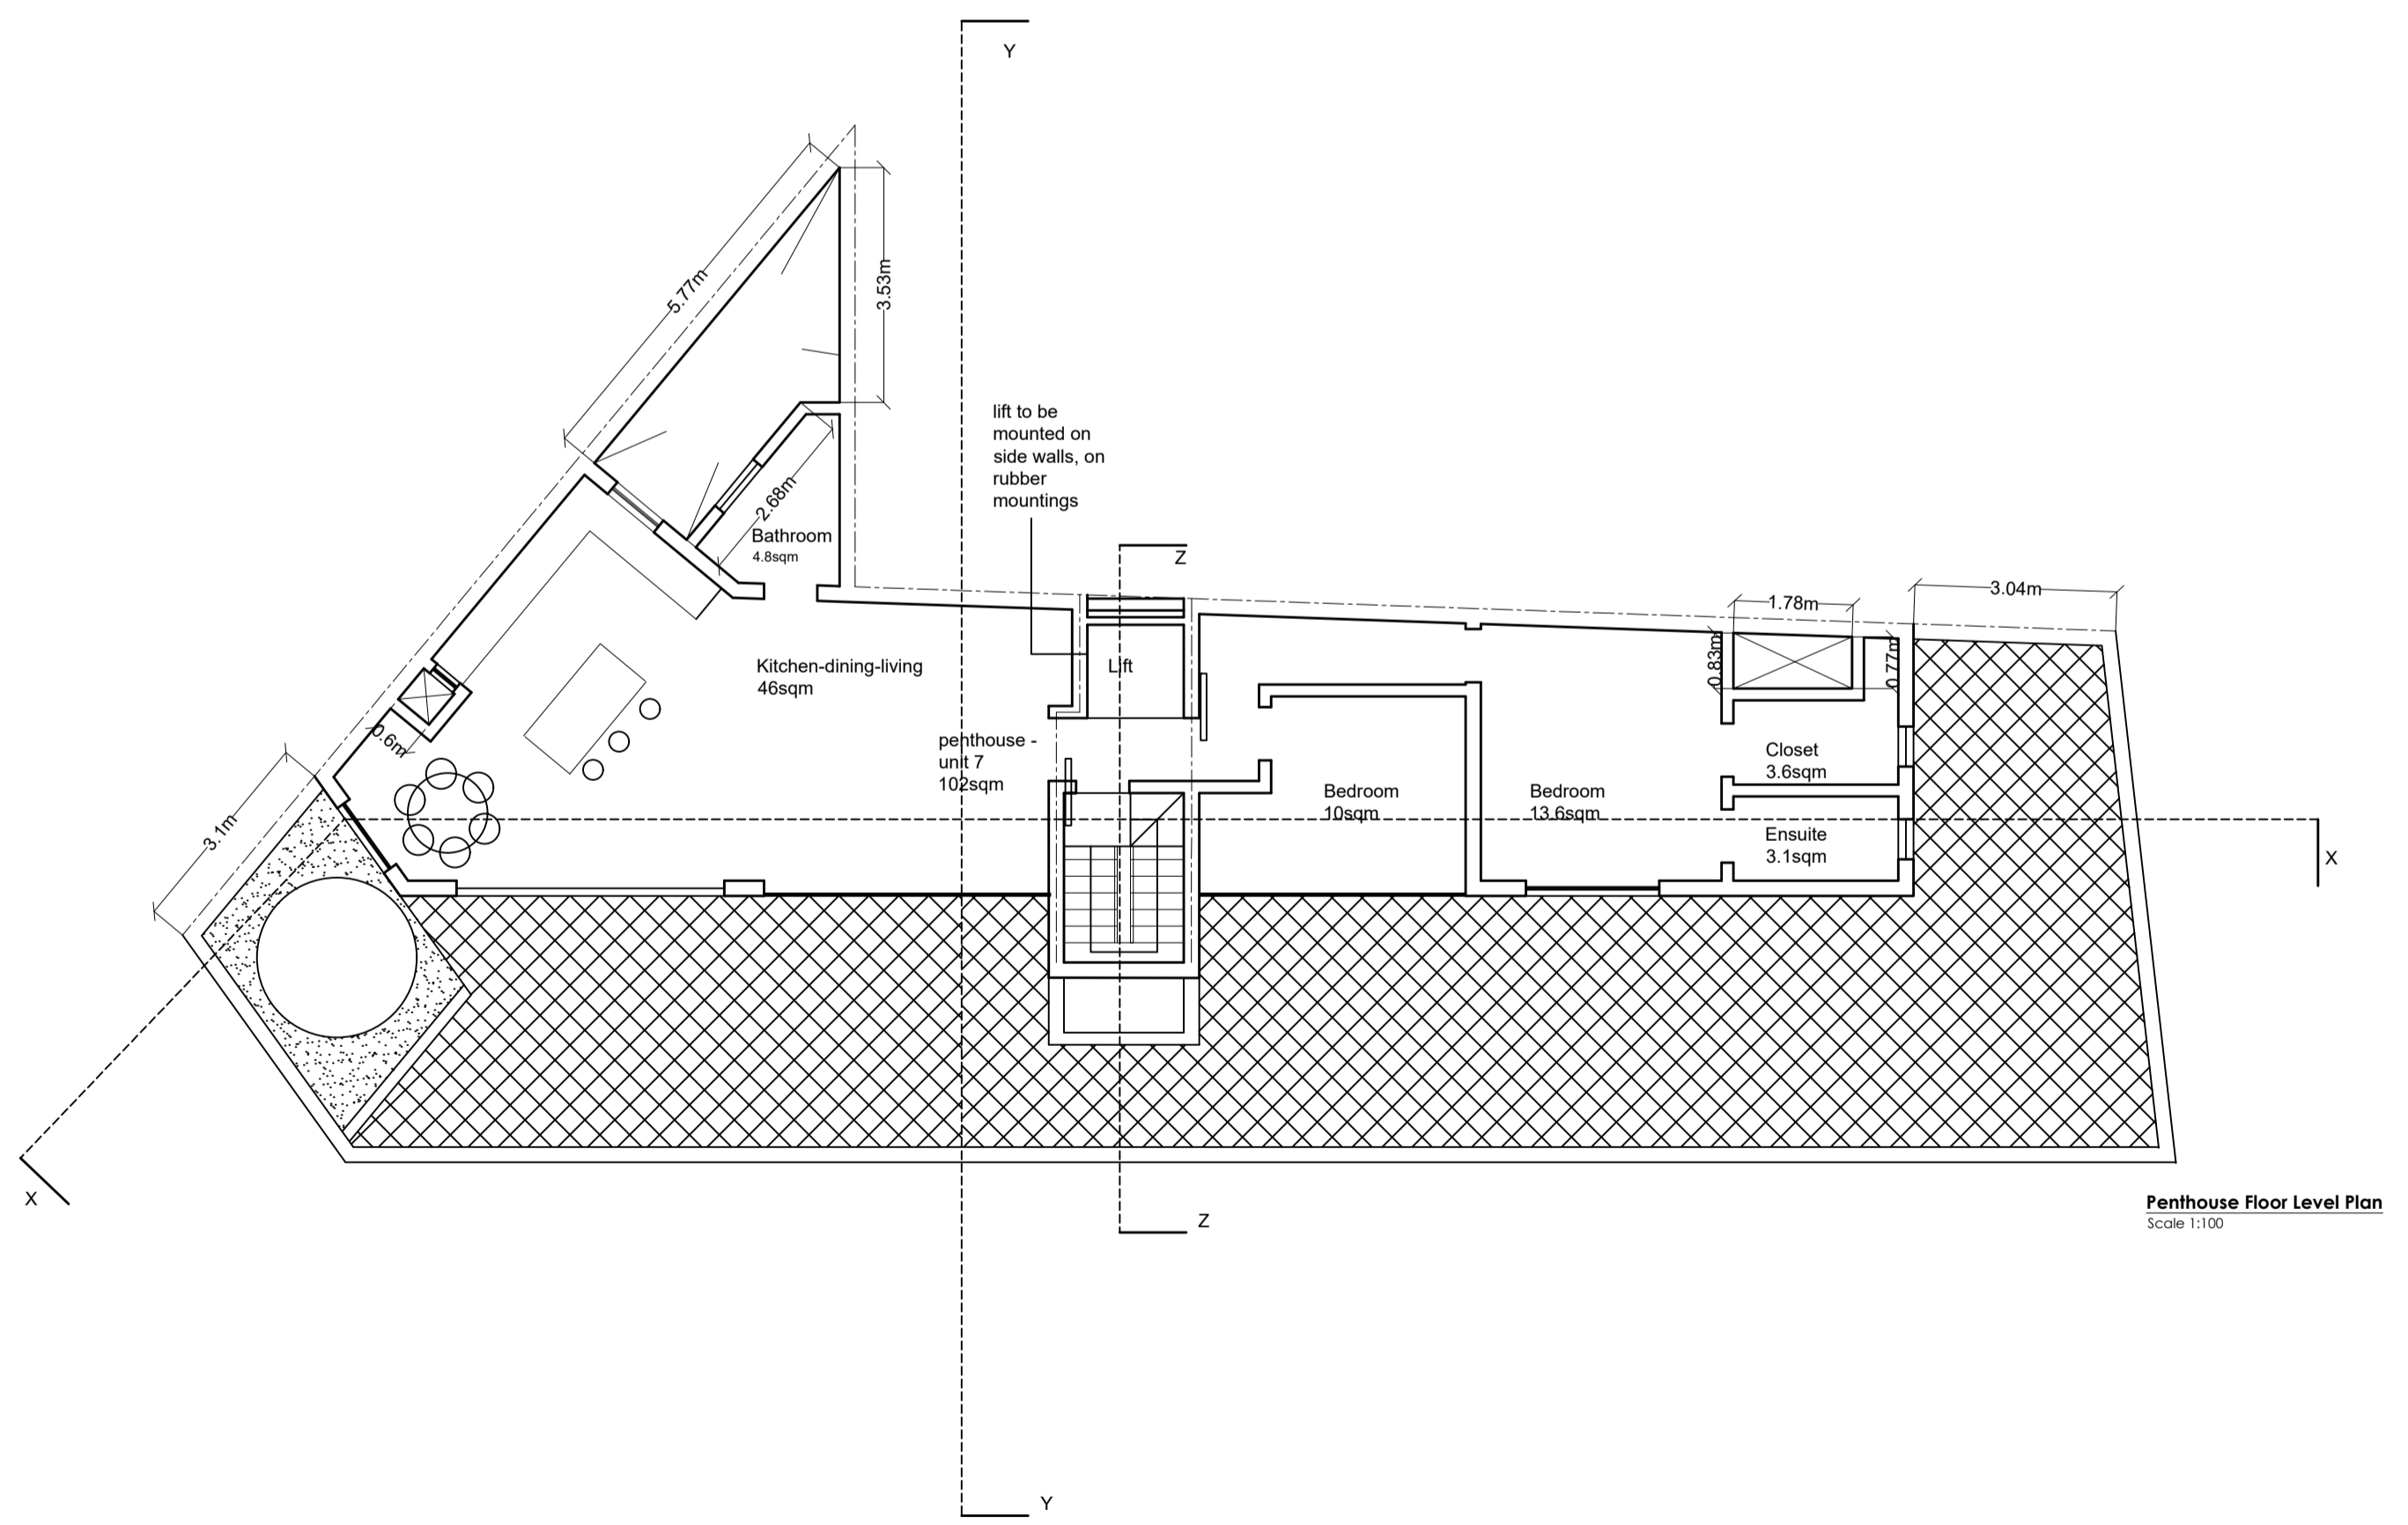

First Floor Level Plan
Scale 1:100

Second Floor Level Plan
Scale 1:100

Penthouse Floor Level Plan
Scale 1:100

Roof Level Plan
Scale 1:100

materials:
franka stone unpainted
White aluminium apertures and railings