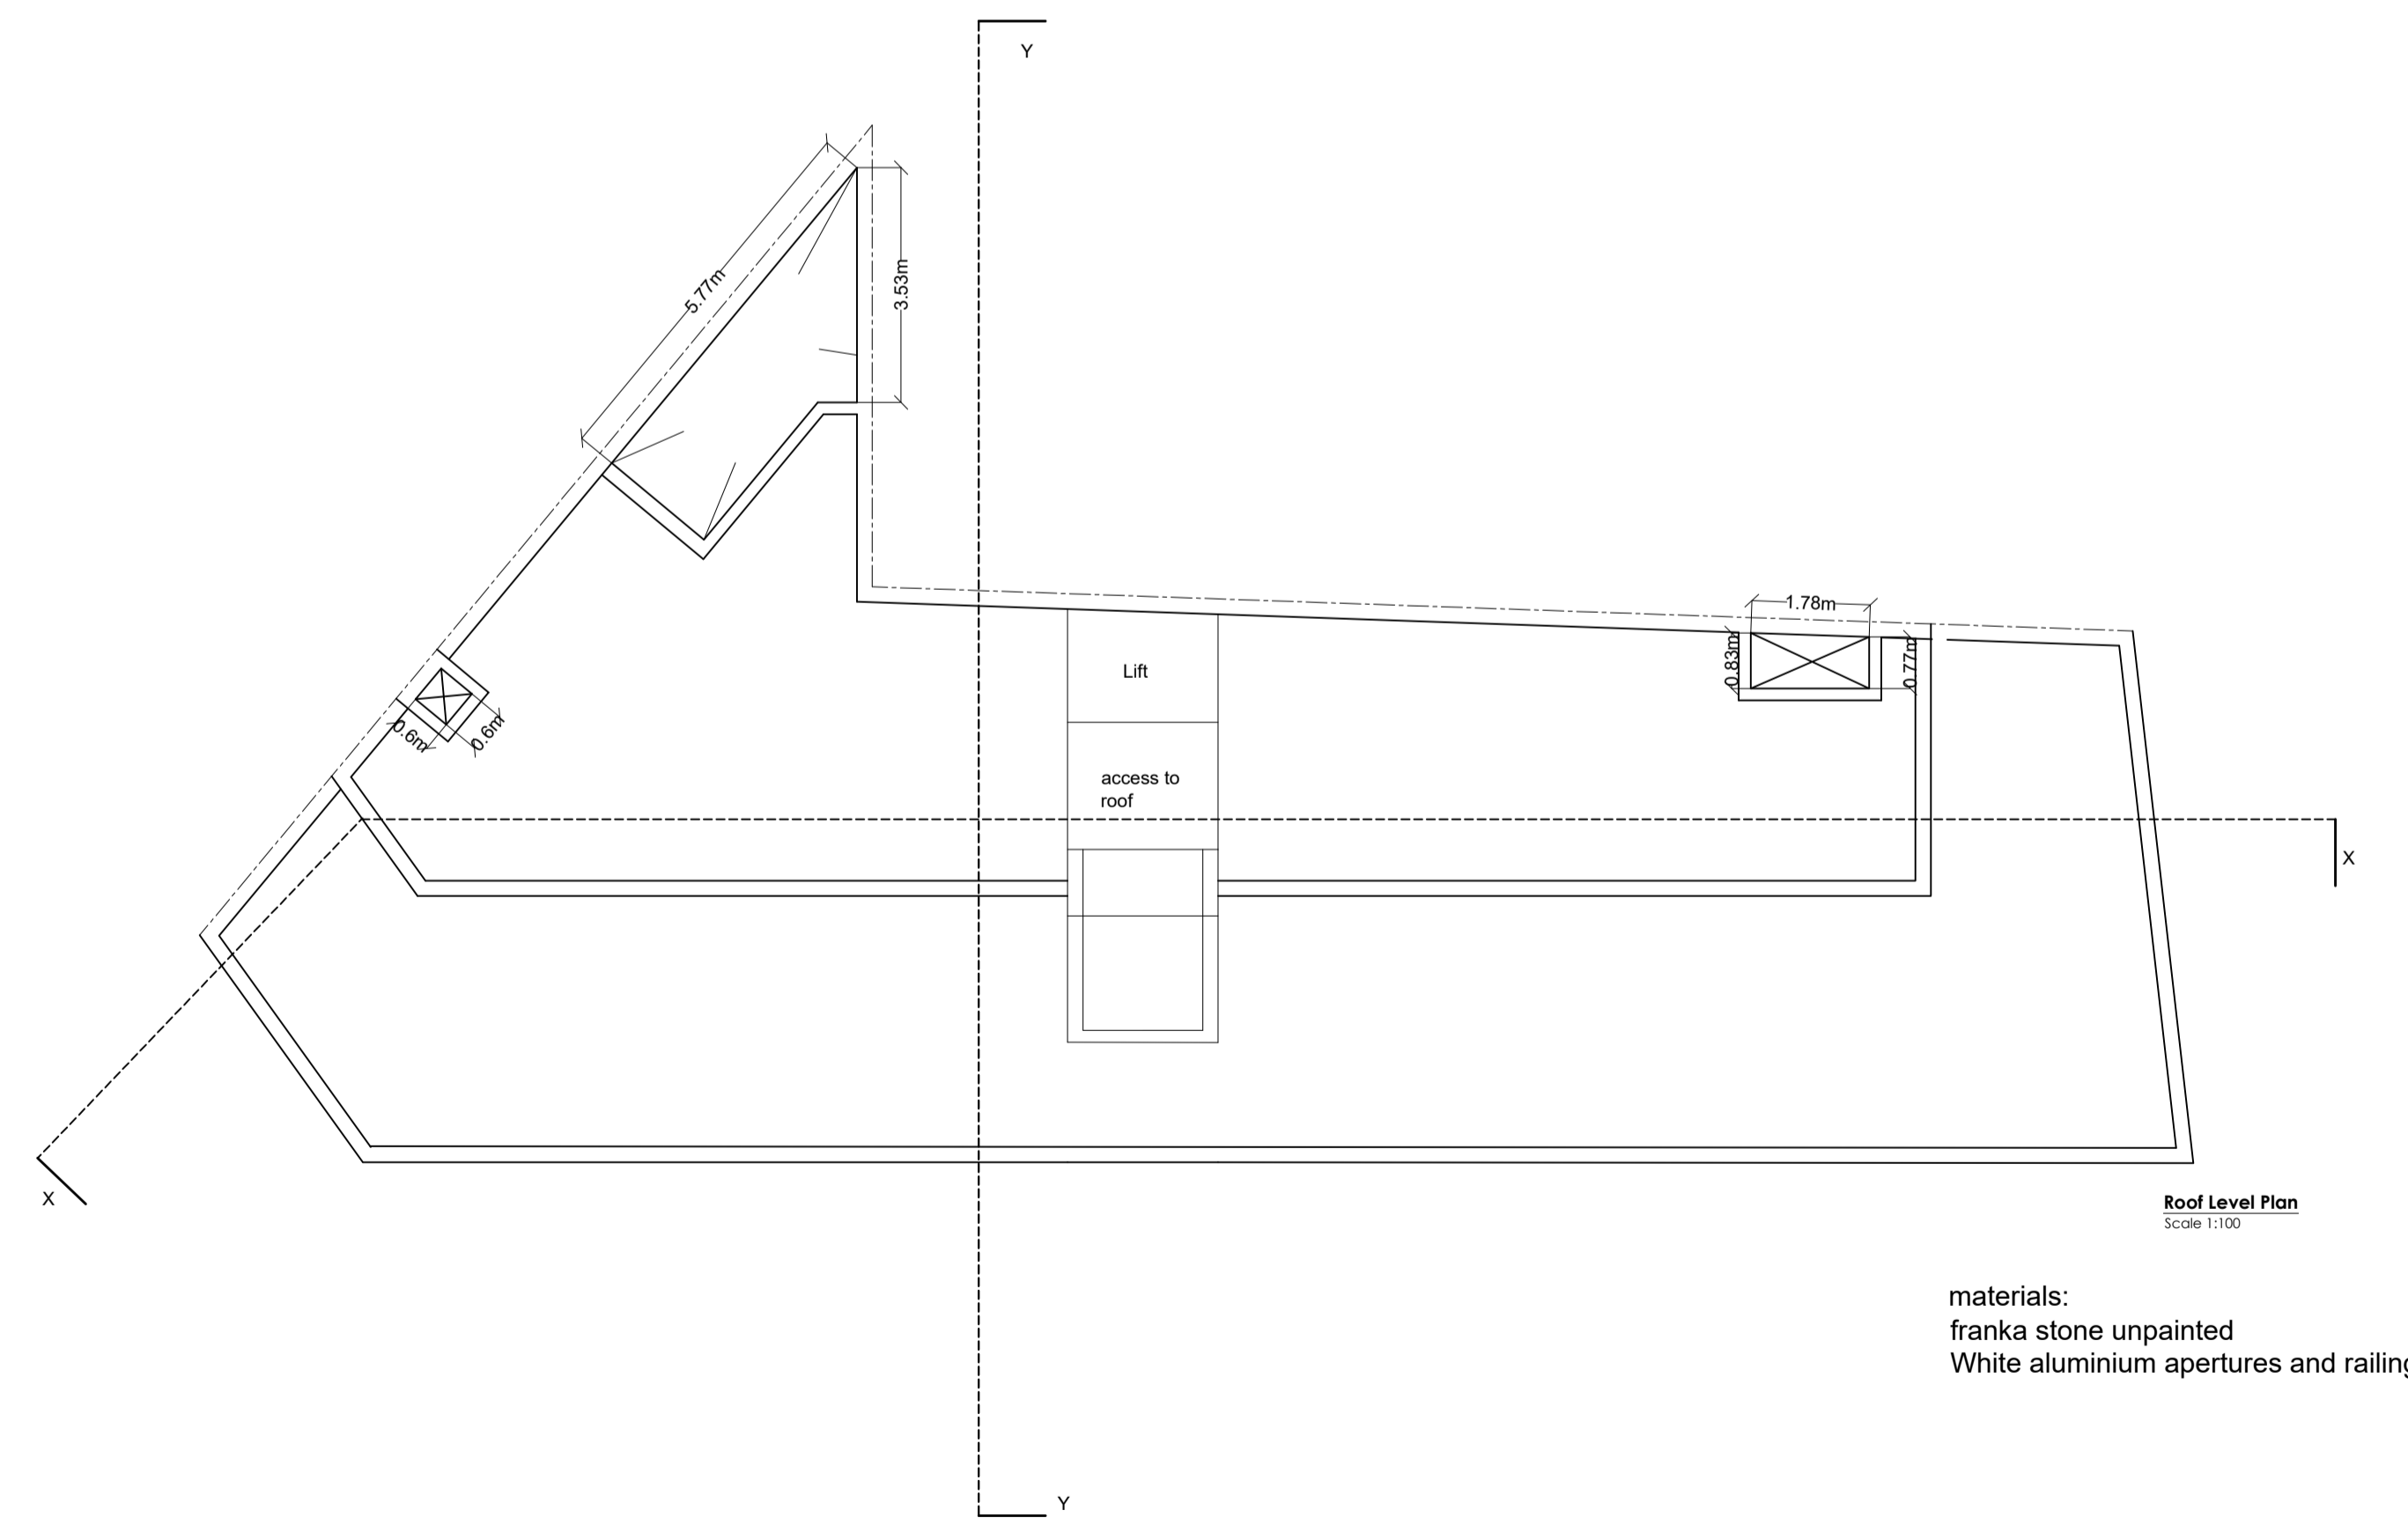

First Floor Level Plan
Scale 1:100

Second Floor Level Plan
Scale 1:100

Penthouse Floor Level Plan
Scale 1:100

Roof Level Plan
Scale 1:100

materials:
franka stone unpainted
White aluminium apertures and railings